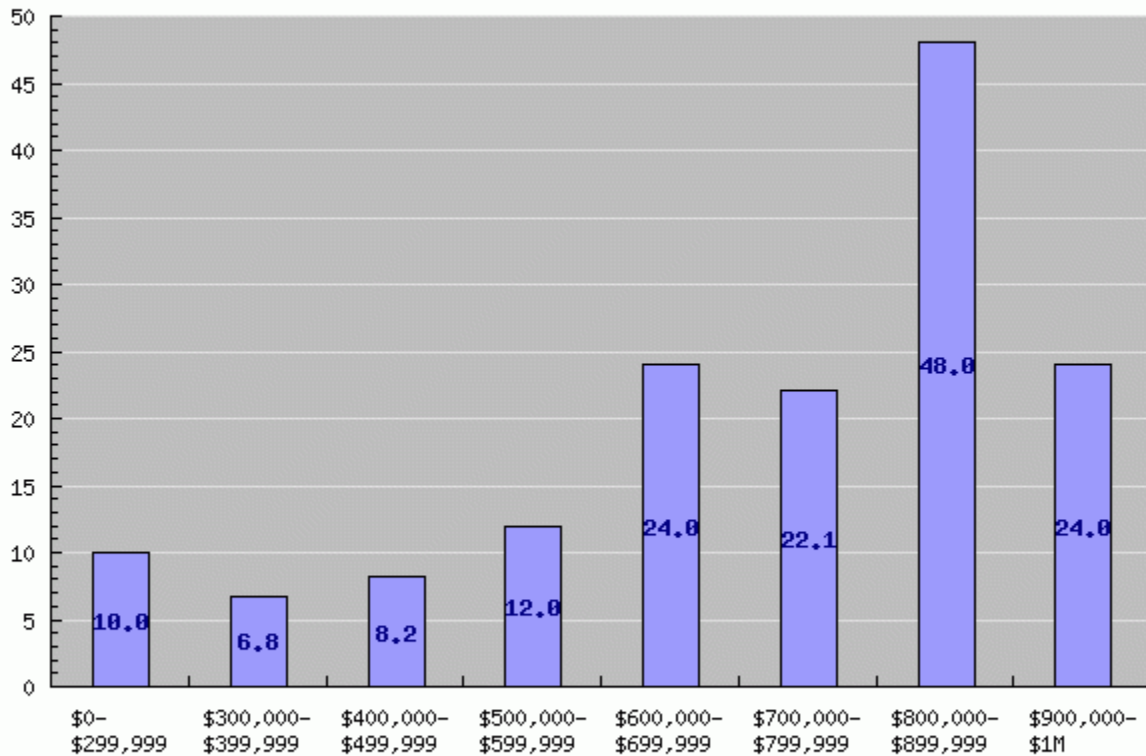

# Months' Supply

Jan 1, 2009 - Dec 31, 2009

Gretchen Lambeth  
NK Homes Q1 thru Q4 2009